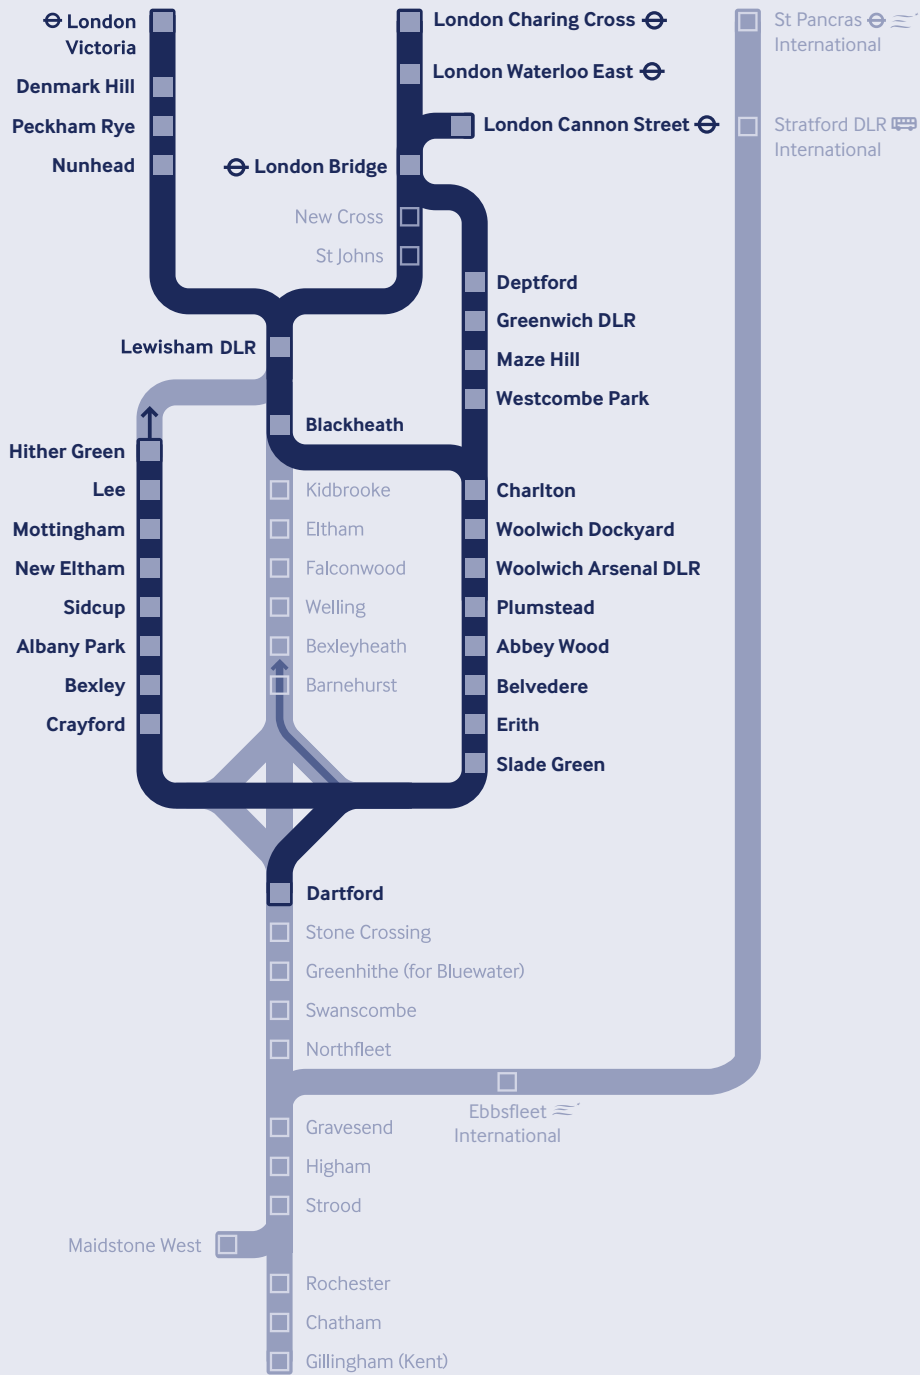

# B London to Dartford, Sidcup and Hither Green via Woolwich